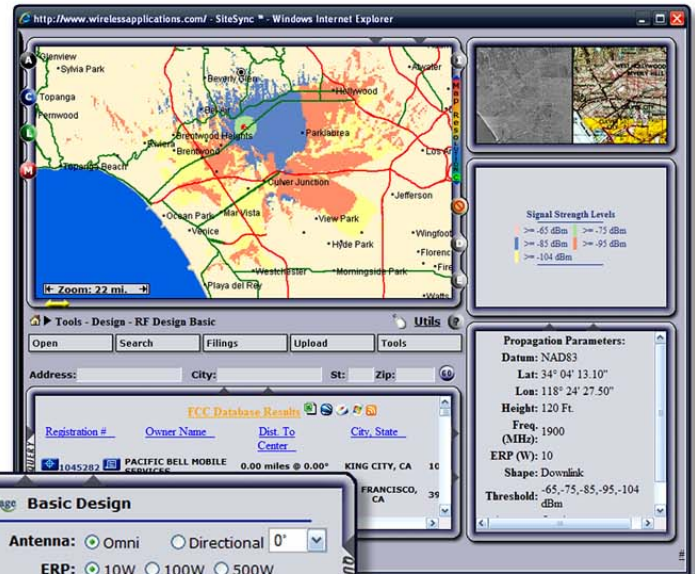

eCoverage - RF Propagation

- Just need fast simple coverage plots?

Wireless Applications Corp has created full online propagation for the general user. Using high resolution terrain data nationwide and Longley-Rice enhanced frequency calculations, we have taken the intense RF analysis and embedded it into an **easy to use** and very **fast coverage** generator. After the quick analysis of coverage, users can export to popular web-based mapping tools for 3D and aerial views, or click on our SSIR icon for outputting a professional report showing a full layout of coverage, demographics and engineering parameters.

Our eCoverage access is part of the **The SiteSync Platform™**

\$862.00 / yr

Available with the SiteSync Engineering Package.

Dirt Simple Telecom Tools

425-643-5000

www.wirelessapplications.com