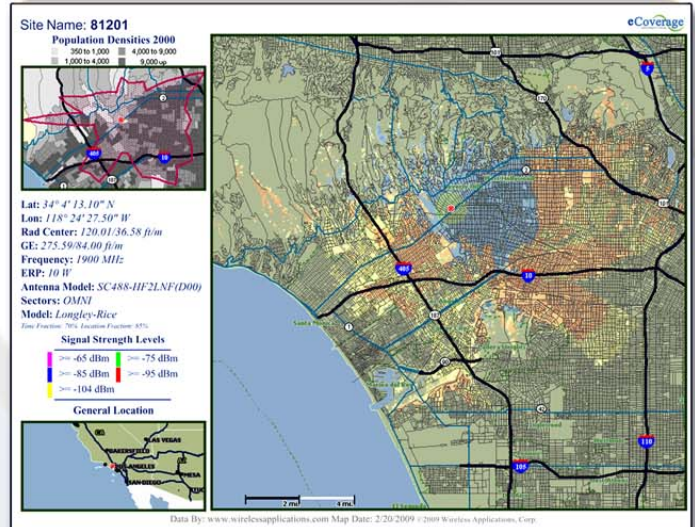

eCoverage - RF Propagation

- Just need fast simple coverage plots?

Wireless Applications Corp has created full online propagation for the general user. Using high resolution terrain data nationwide and Longley-Rice enhanced frequency calculations, we have taken the intense RF analysis and embedded it into an **easy to use** and very **fast coverage** generator. After the quick analysis of coverage, users can export to popular web-based mapping tools for 3D and aerial views, or click on our SSIR icon for outputting a professional report showing a full layout of coverage, demographics and engineering parameters.

Our eCoverage access is part of the **The SiteSync Platform™**

\$862.00 / yr

Available with the SiteSync Engineering Package.

Dirt Simple Telecom Tools

425-643-5000

www.wirelessapplications.com