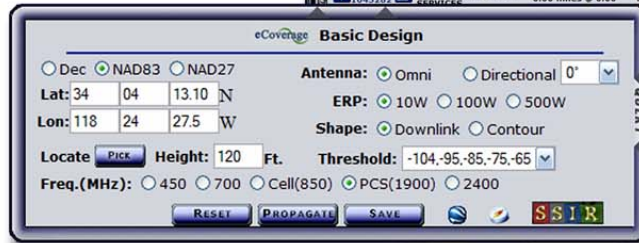

eCoverage - RF Propagation

- Just need fast simple coverage plots?

Wireless Applications Corp has created full online propagation for the general user. Using high resolution terrain data nationwide and Longley-Rice enhanced frequency calculations, we have taken the intense RF analysis and embedded it into an **easy to use** and very **fast coverage** generator. After the quick analysis of coverage, users can export to popular web-based mapping tools for 3D and aerial views, or click on our SSIR icon for outputting a professional report showing a full layout of coverage, demographics and engineering parameters.