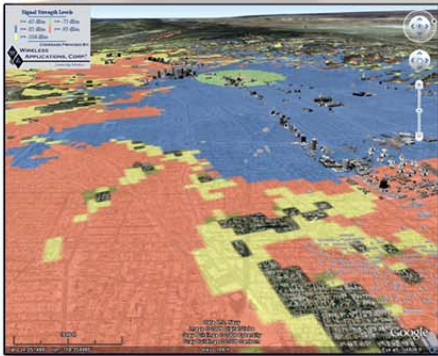

eCoverage - RF Propagation

- Just need fast simple coverage plots?

Wireless Applications Corp has created full online propagation for the general user. Using high resolution terrain data nationwide and Longley-Rice enhanced frequency calculations, we have taken the intense RF analysis and embedded it into an **easy to use** and very **fast coverage** generator. After the quick analysis of coverage, users can export to popular web-based mapping tools for 3D and aerial views, or click on our SSIR icon for outputting a professional report showing a full layout of coverage, demographics and engineering parameters.

Our eCoverage access is part of the **The SiteSync Platform™**

\$862.00 / yr

Available with the SiteSync Engineering Package.

Dirt Simple Telecom Tools

425-643-5000

www.wirelessapplications.com