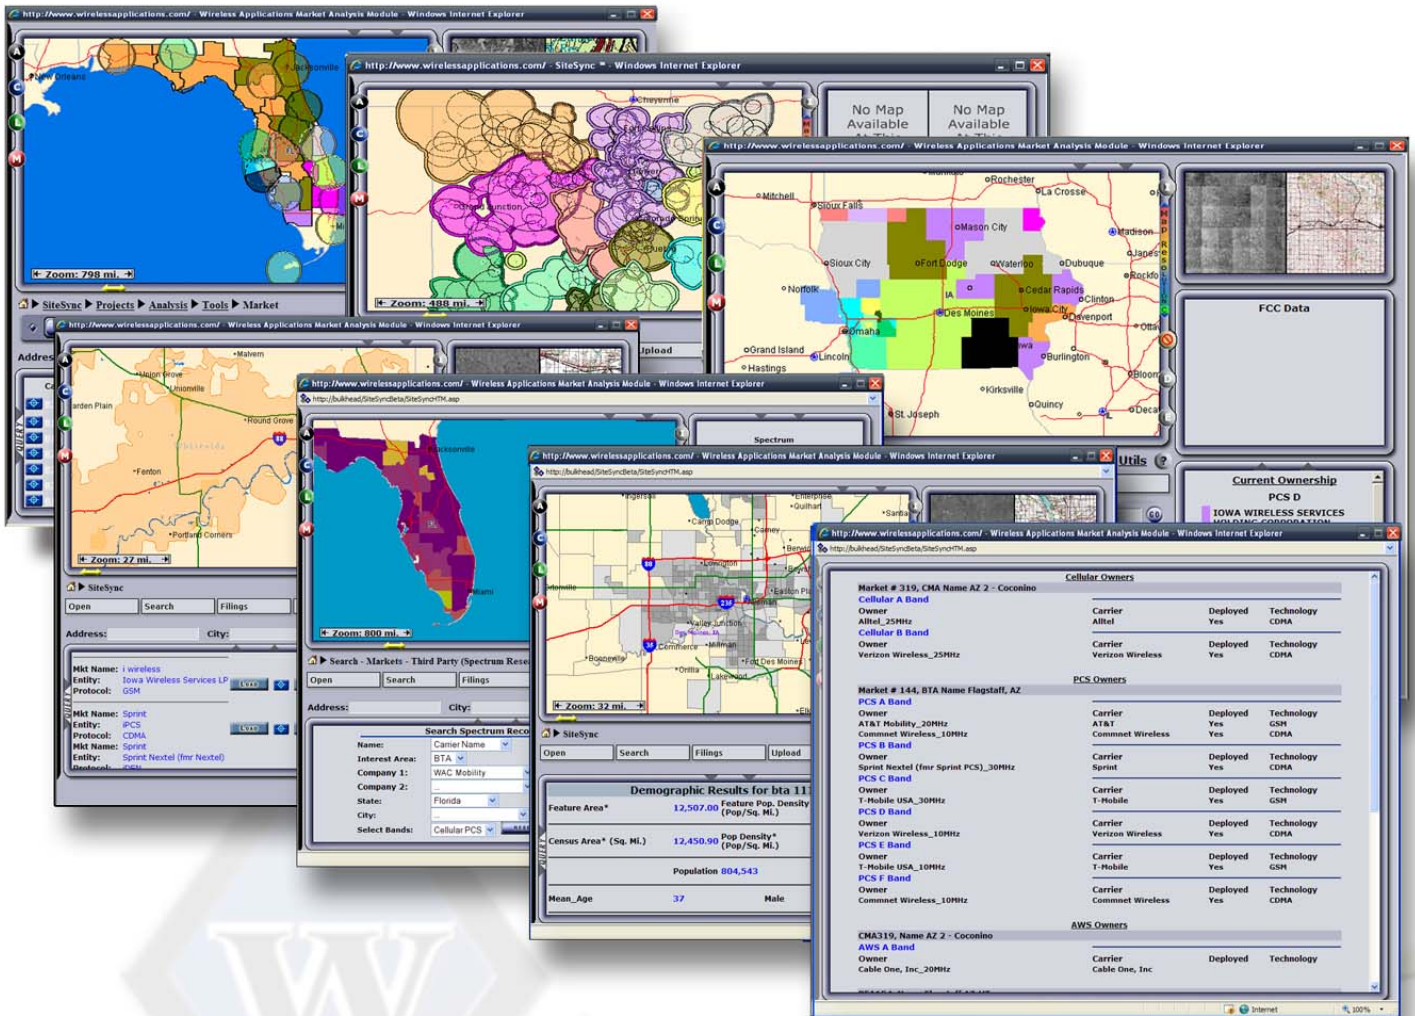

Spectrum Ownership Analysis

Geared heavily towards strategy, presentation and curiosity, this portion of SiteSync allows users the ability to query the complete spectrum story. View competitors, your own spectrum or potential targets. Learn the technology deployed, the carrier or owner of Cellular and/or PCS frequencies, or even compare two as if they merged. Query AWS, BRS, Cellular, WCS, EBS, 700Mhz and others for spectrum mapping and research. Combine this with 3rd party Marketed Coverage containing hundreds of carriers, add demographic information, display the highway traffic counts then print for the meeting!

Our Spectrum access is part of the
The SiteSync Platform™

Available with the SiteSync Power Package.

(Not included in this package: Marketed Coverage. Call for pricing.)

Dirt Simple Telecom Tools

425-643-5000