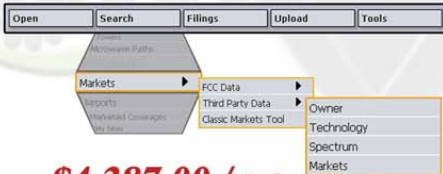

Spectrum Ownership Analysis

Geared heavily towards strategy, presentation and curiosity, this portion of SiteSync allows users the ability to query the complete spectrum story. View competitors, your own spectrum or potential targets. Learn the technology deployed, the carrier or owner of Cellular and/or PCS frequencies, or even compare two as if they merged. Query AWS, BRS, Cellular, WCS, EBS, 700Mhz and others for spectrum mapping and research. Combine this with 3rd party Marketed Coverage containing hundreds of carriers, add demographic information, display the highway traffic counts then print for the meeting!

Our Spectrum access is part of the
The SiteSync Platform™

Available with the SiteSync Power Package.

(Not included in this package: Marketed Coverage. Call for pricing.)

Dirt Simple Telecom Tools

425-643-5000