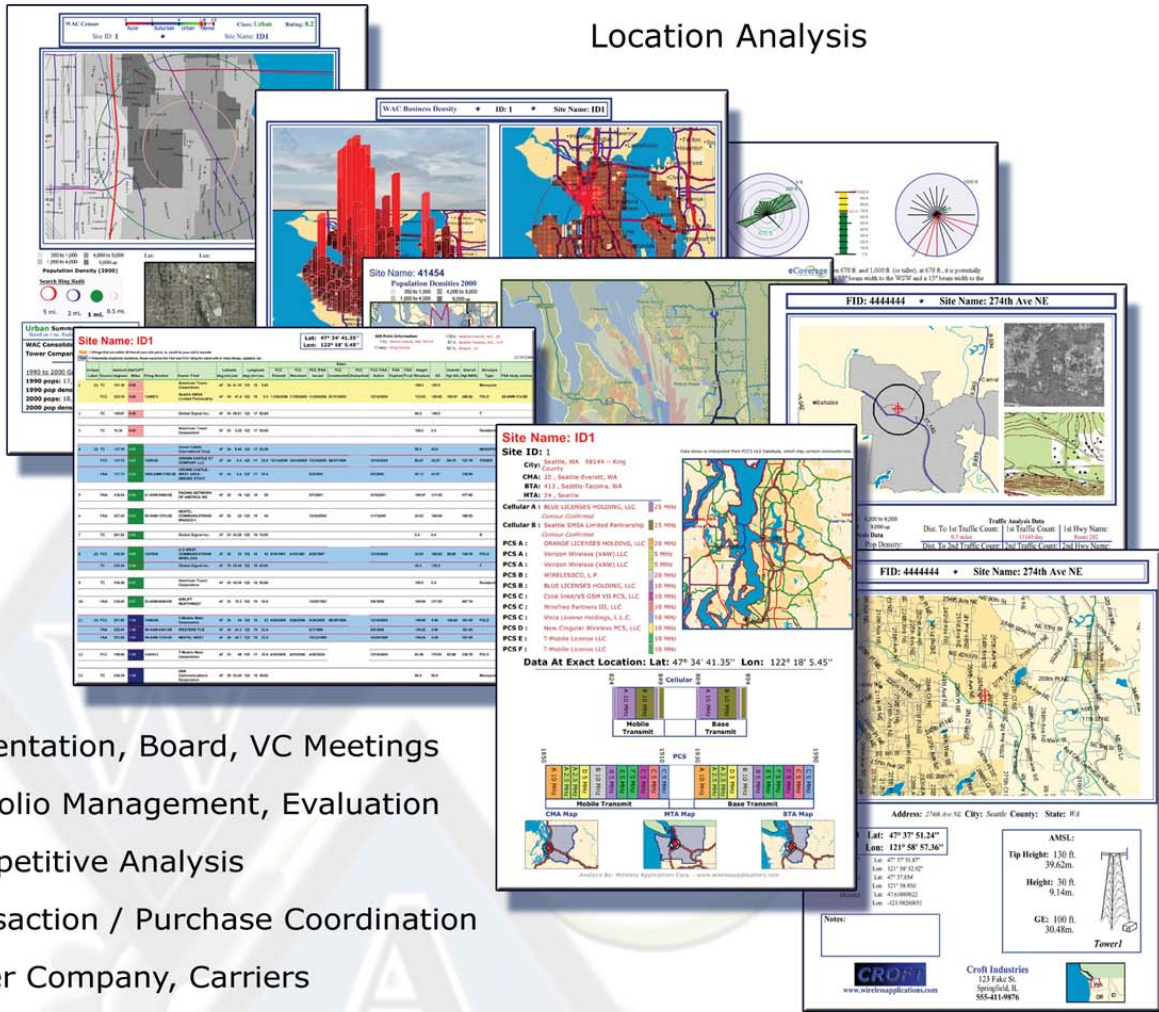

# Site Specific Informational Reports

The SSIR gives users fast, powerful knowledge with colorful PDF printouts for building, acquiring, market analysis and advertising of your locations. WAC has developed an exclusive individual Site Specific Informational Reports system used for determining an assessment of any location in the United States. These automated reports use our latest databases for correlating details for existing or potential towers, buildings, businesses or raw land evaluations. Among the outputs of the SSIR's are: business, population and traffic; PCS / Cellular spectrum owners (partitioned or disaggregated); and competing structures. Key reports rate the location according to individual categories, using a ten-point scale for ease and concise comparison of each location's viability and worth.

## Location Analysis

- ◆ Presentation, Board, VC Meetings
- ◆ Portfolio Management, Evaluation
- ◆ Competitive Analysis
- ◆ Transaction / Purchase Coordination
- ◆ Tower Company, Carriers
- ◆ Network Planners and Researchers

Our SSIR access is part of the  
**The SiteSync Platform™**

Get your first one free  
 though our home web page

Prices range on quantity of locations, starting at **\$200**  
 for the Gold Package containing our most popular reports.